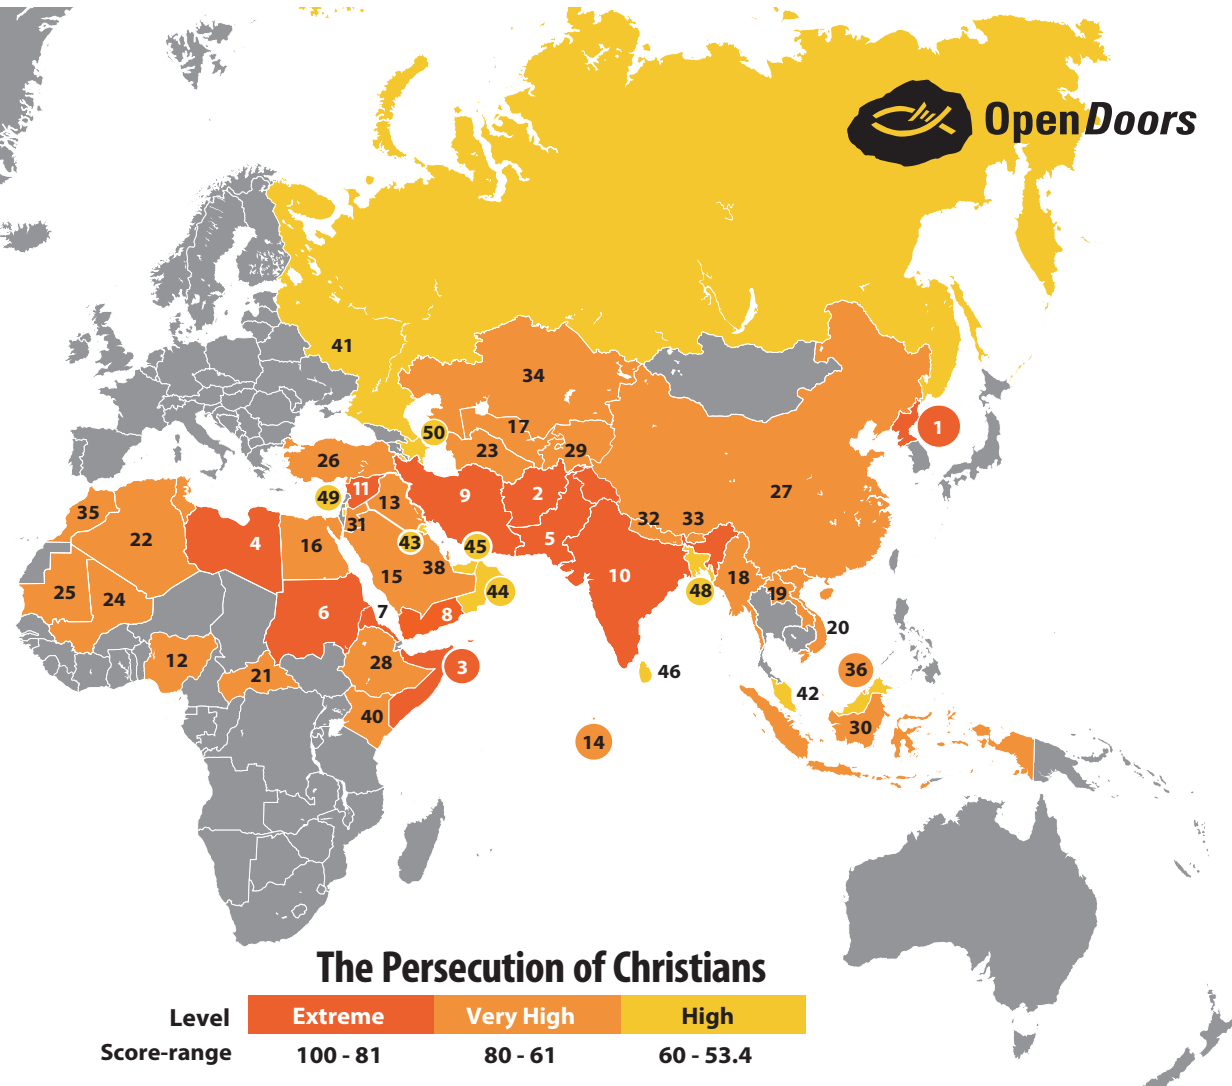

ALL ARE WELCOME!

WORLD WATCH LIST

2019

The 50 countries where it is most dangerous to follow Jesus:

AVAILABLE ONLINE ONLY:

Click

to download Map and Booklet, full of vital information.

The Persecution of Christians

Level	Extreme	Very High	High
Score-range	100 - 81	80 - 61	60 - 53.4

- | | | | | |
|---------------|-----------------|-----------------------------|---------------|----------------------------|
| 1 North Korea | 11 Syria | 21 Central African Republic | 31 Jordan | 41 Russian Federation |
| 2 Afghanistan | 12 Nigeria | 22 Algeria | 32 Nepal | 42 Malaysia |
| 3 Somalia | 13 Iraq | 23 Turkmenistan | 33 Bhutan | 43 Kuwait |
| 4 Libya | 14 Maldives | 24 Mali | 34 Kazakhstan | 44 Oman |
| 5 Pakistan | 15 Saudi Arabia | 25 Mauritania | 35 Morocco | 45 United Arab Emirates |
| 6 Sudan | 16 Egypt | 26 Turkey | 36 Brunei | 46 Sri Lanka |
| 7 Eritrea | 17 Uzbekistan | 27 China | 37 Tunisia | 47 Colombia |
| 8 Yemen | 18 Myanmar | 28 Ethiopia | 38 Qatar | 48 Bangladesh |
| 9 Iran | 19 Laos | 29 Tajikistan | 39 Mexico | 49 Palestinian Territories |
| 10 India | 20 Vietnam | 30 Indonesia | 40 Kenya | 50 Azerbaijan. |